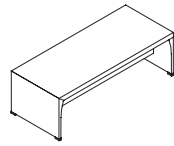

Desk

VG-BC2009W W2000*D900*H750
VG-BC2210W W2200*D1000*H750
VG-BC2410W W2400*D1000*H750