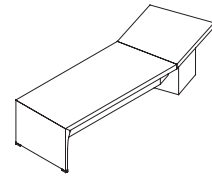

VG-BA3313WR/L
W3300*D1350*H750