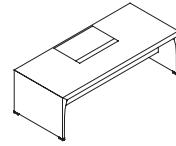

VG-BCL2009W W2000*D900*H750
VG-BCL2210W W2200*D1000*H750
VG-BCL2410W W2400*D1000*H750