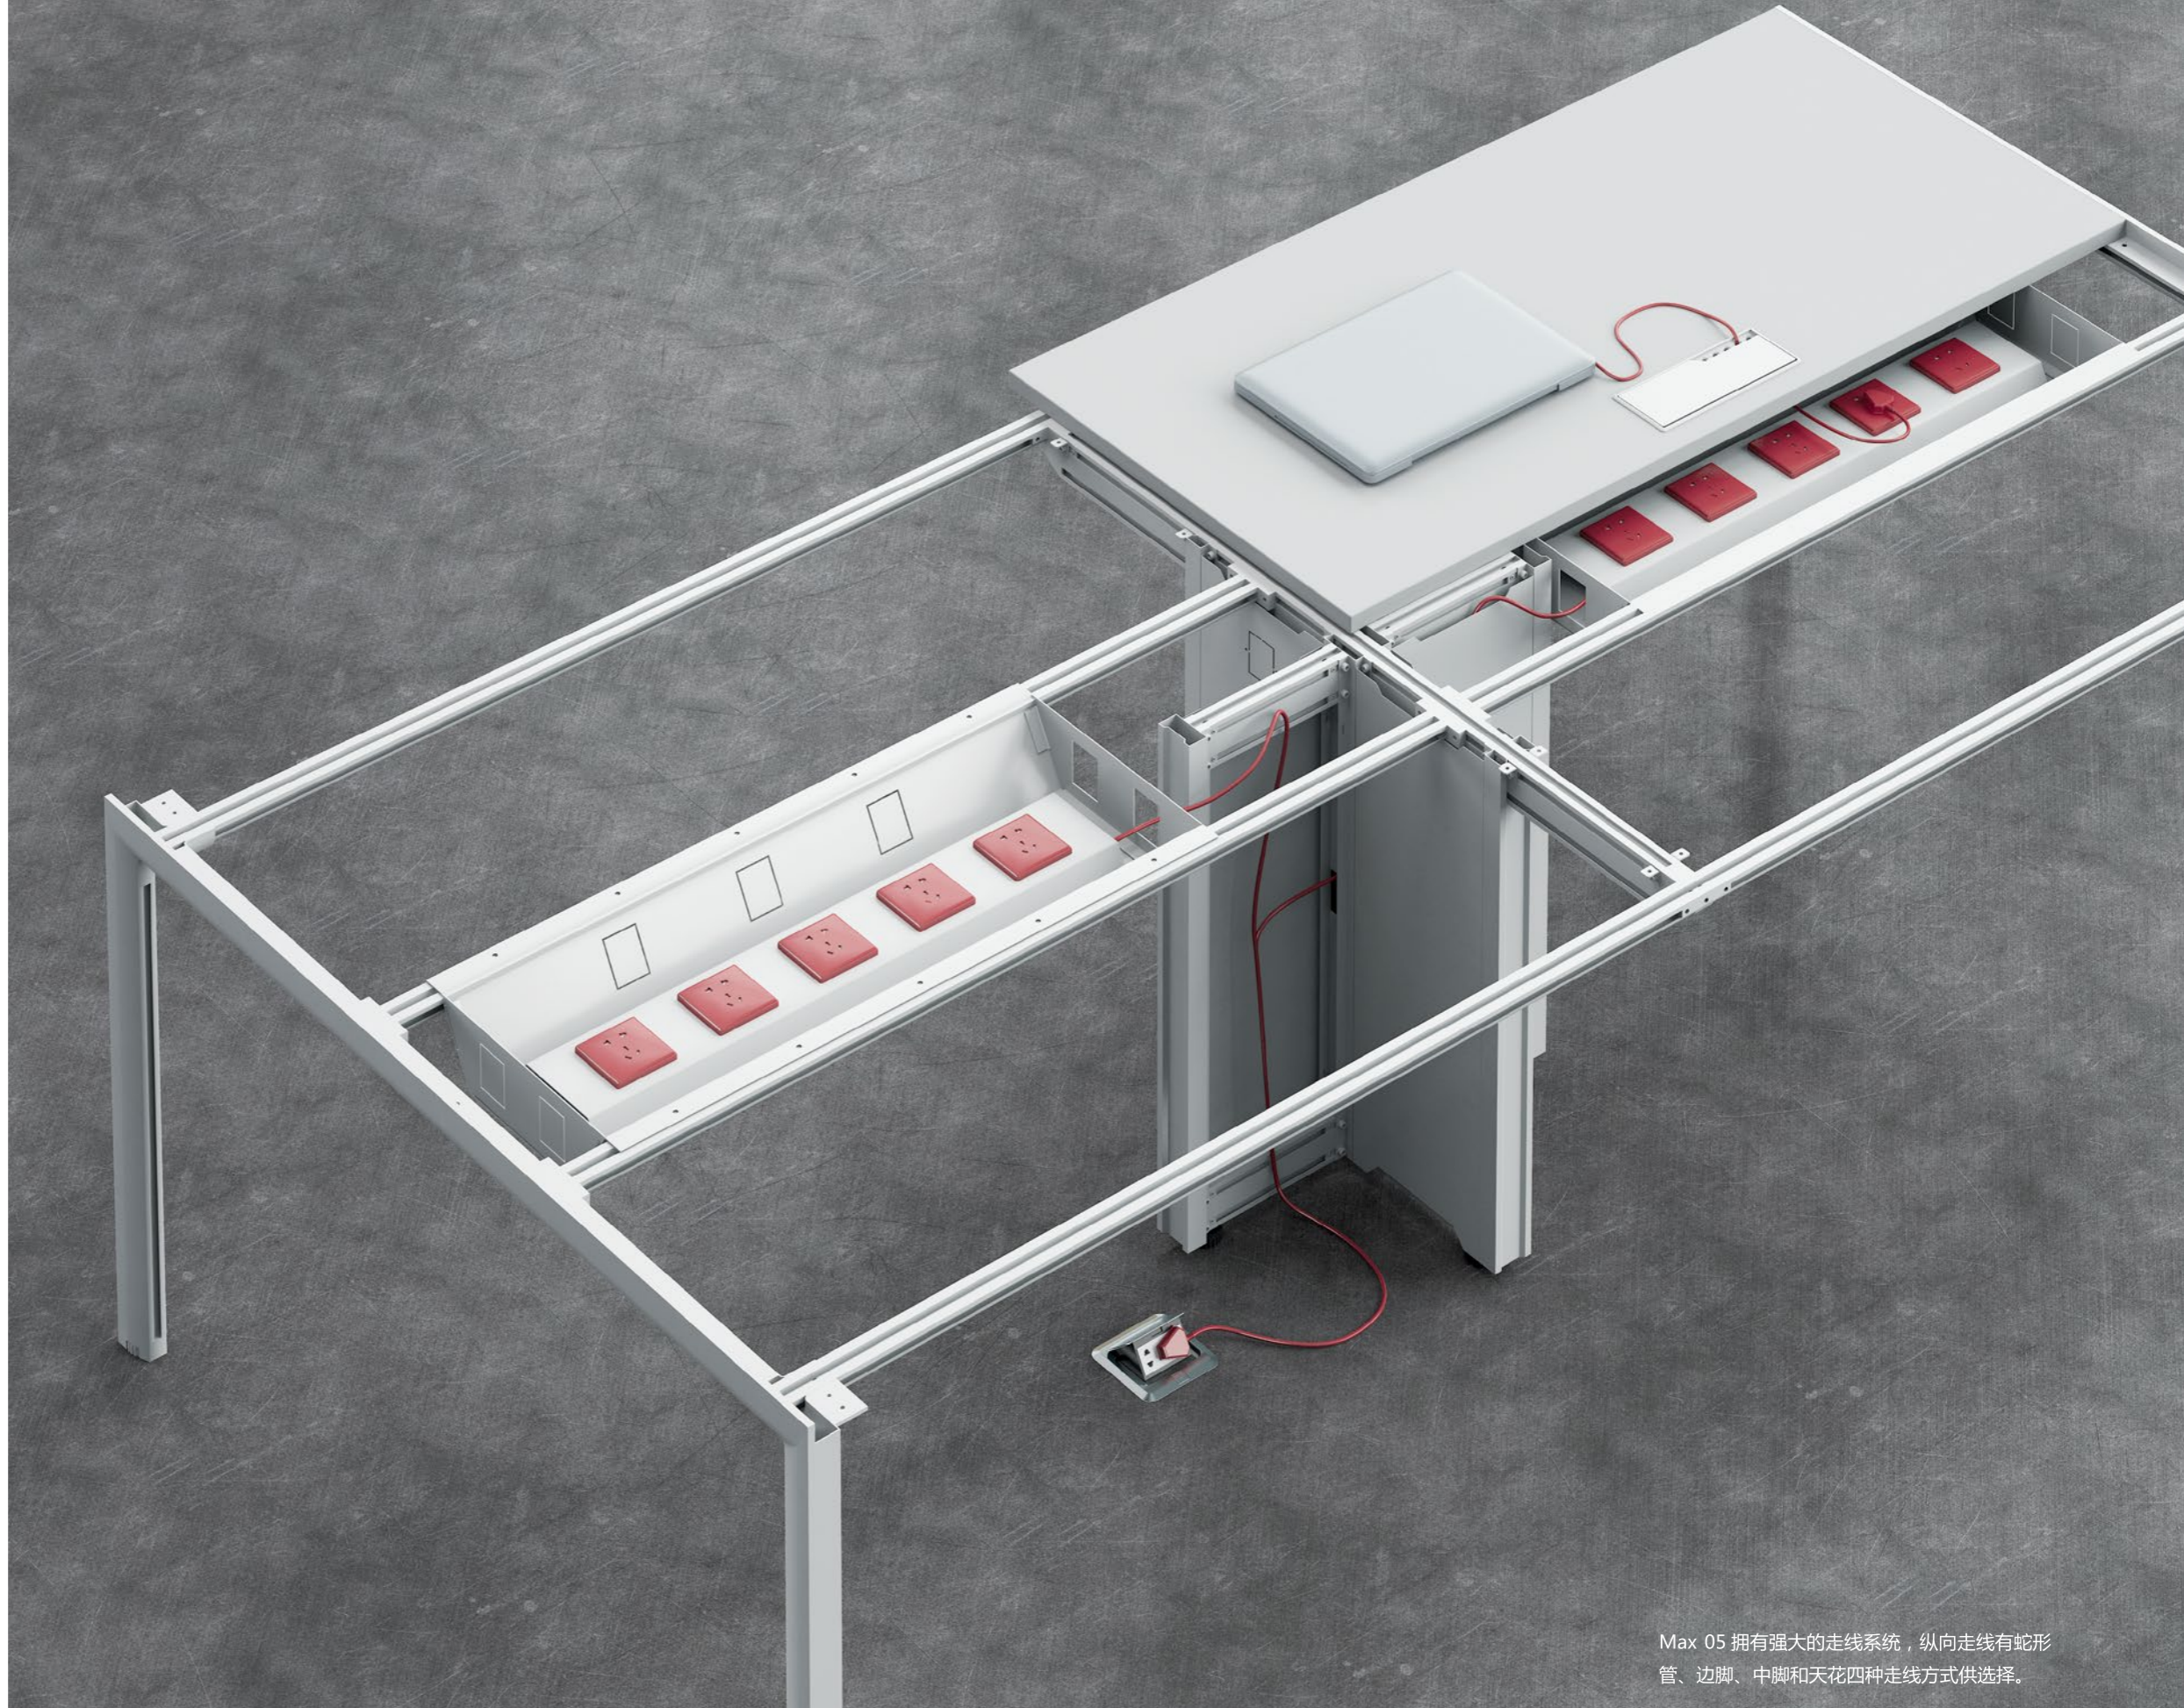

强大的过线功能满足 E 时代的需求，功能和外形的完美结合，既优雅又时尚，既勇敢又大方。

开放式工作站让此系列更具时尚味道，半透明的屏风选择让空间更富活跃气氛。

开放式办公空间，整体风格清新自然，颜色搭配素雅大方，空间应用高效时尚，营造完美的办公环境。

以时尚、高强度的铝合金材质作为结构框架，以木材、人造板等各种板料为基材，在满足环保要求的同时力求丰富多彩。

## Organized and Centralized

MAX05 allows users to use space and systems furniture resources effectively and efficiently. MAX 05 can be blended or can function in stand-alone applications. Ideals for areas that require space division, MAX 05 can be applied as a systems space division alternative throughout the work environment.

MAX 05 components can subtly update existing systems furniture and cost-effectively keep pace with re configuration and organizational changes.

Max 05 拥有强大的走线系统，纵向走线有蛇形管、边脚、中脚和天花四种走线方式供选择。

Max 05 提供三种横向走线系统方案，方便用户根据自身的需求选择适合的走线方式。

主管桌 Desk

主管桌 Desk  
M5-D01-1923 1900\*2300\*750  
M5-D01-2123 2100\*2300\*750  
M5-D01-2323 2300\*2300\*750

主管桌 Desk  
M5-D02-1720 1700\*2000\*750  
M5-D02-1920 1900\*2000\*750  
M5-D02-2221 2200\*2100\*750