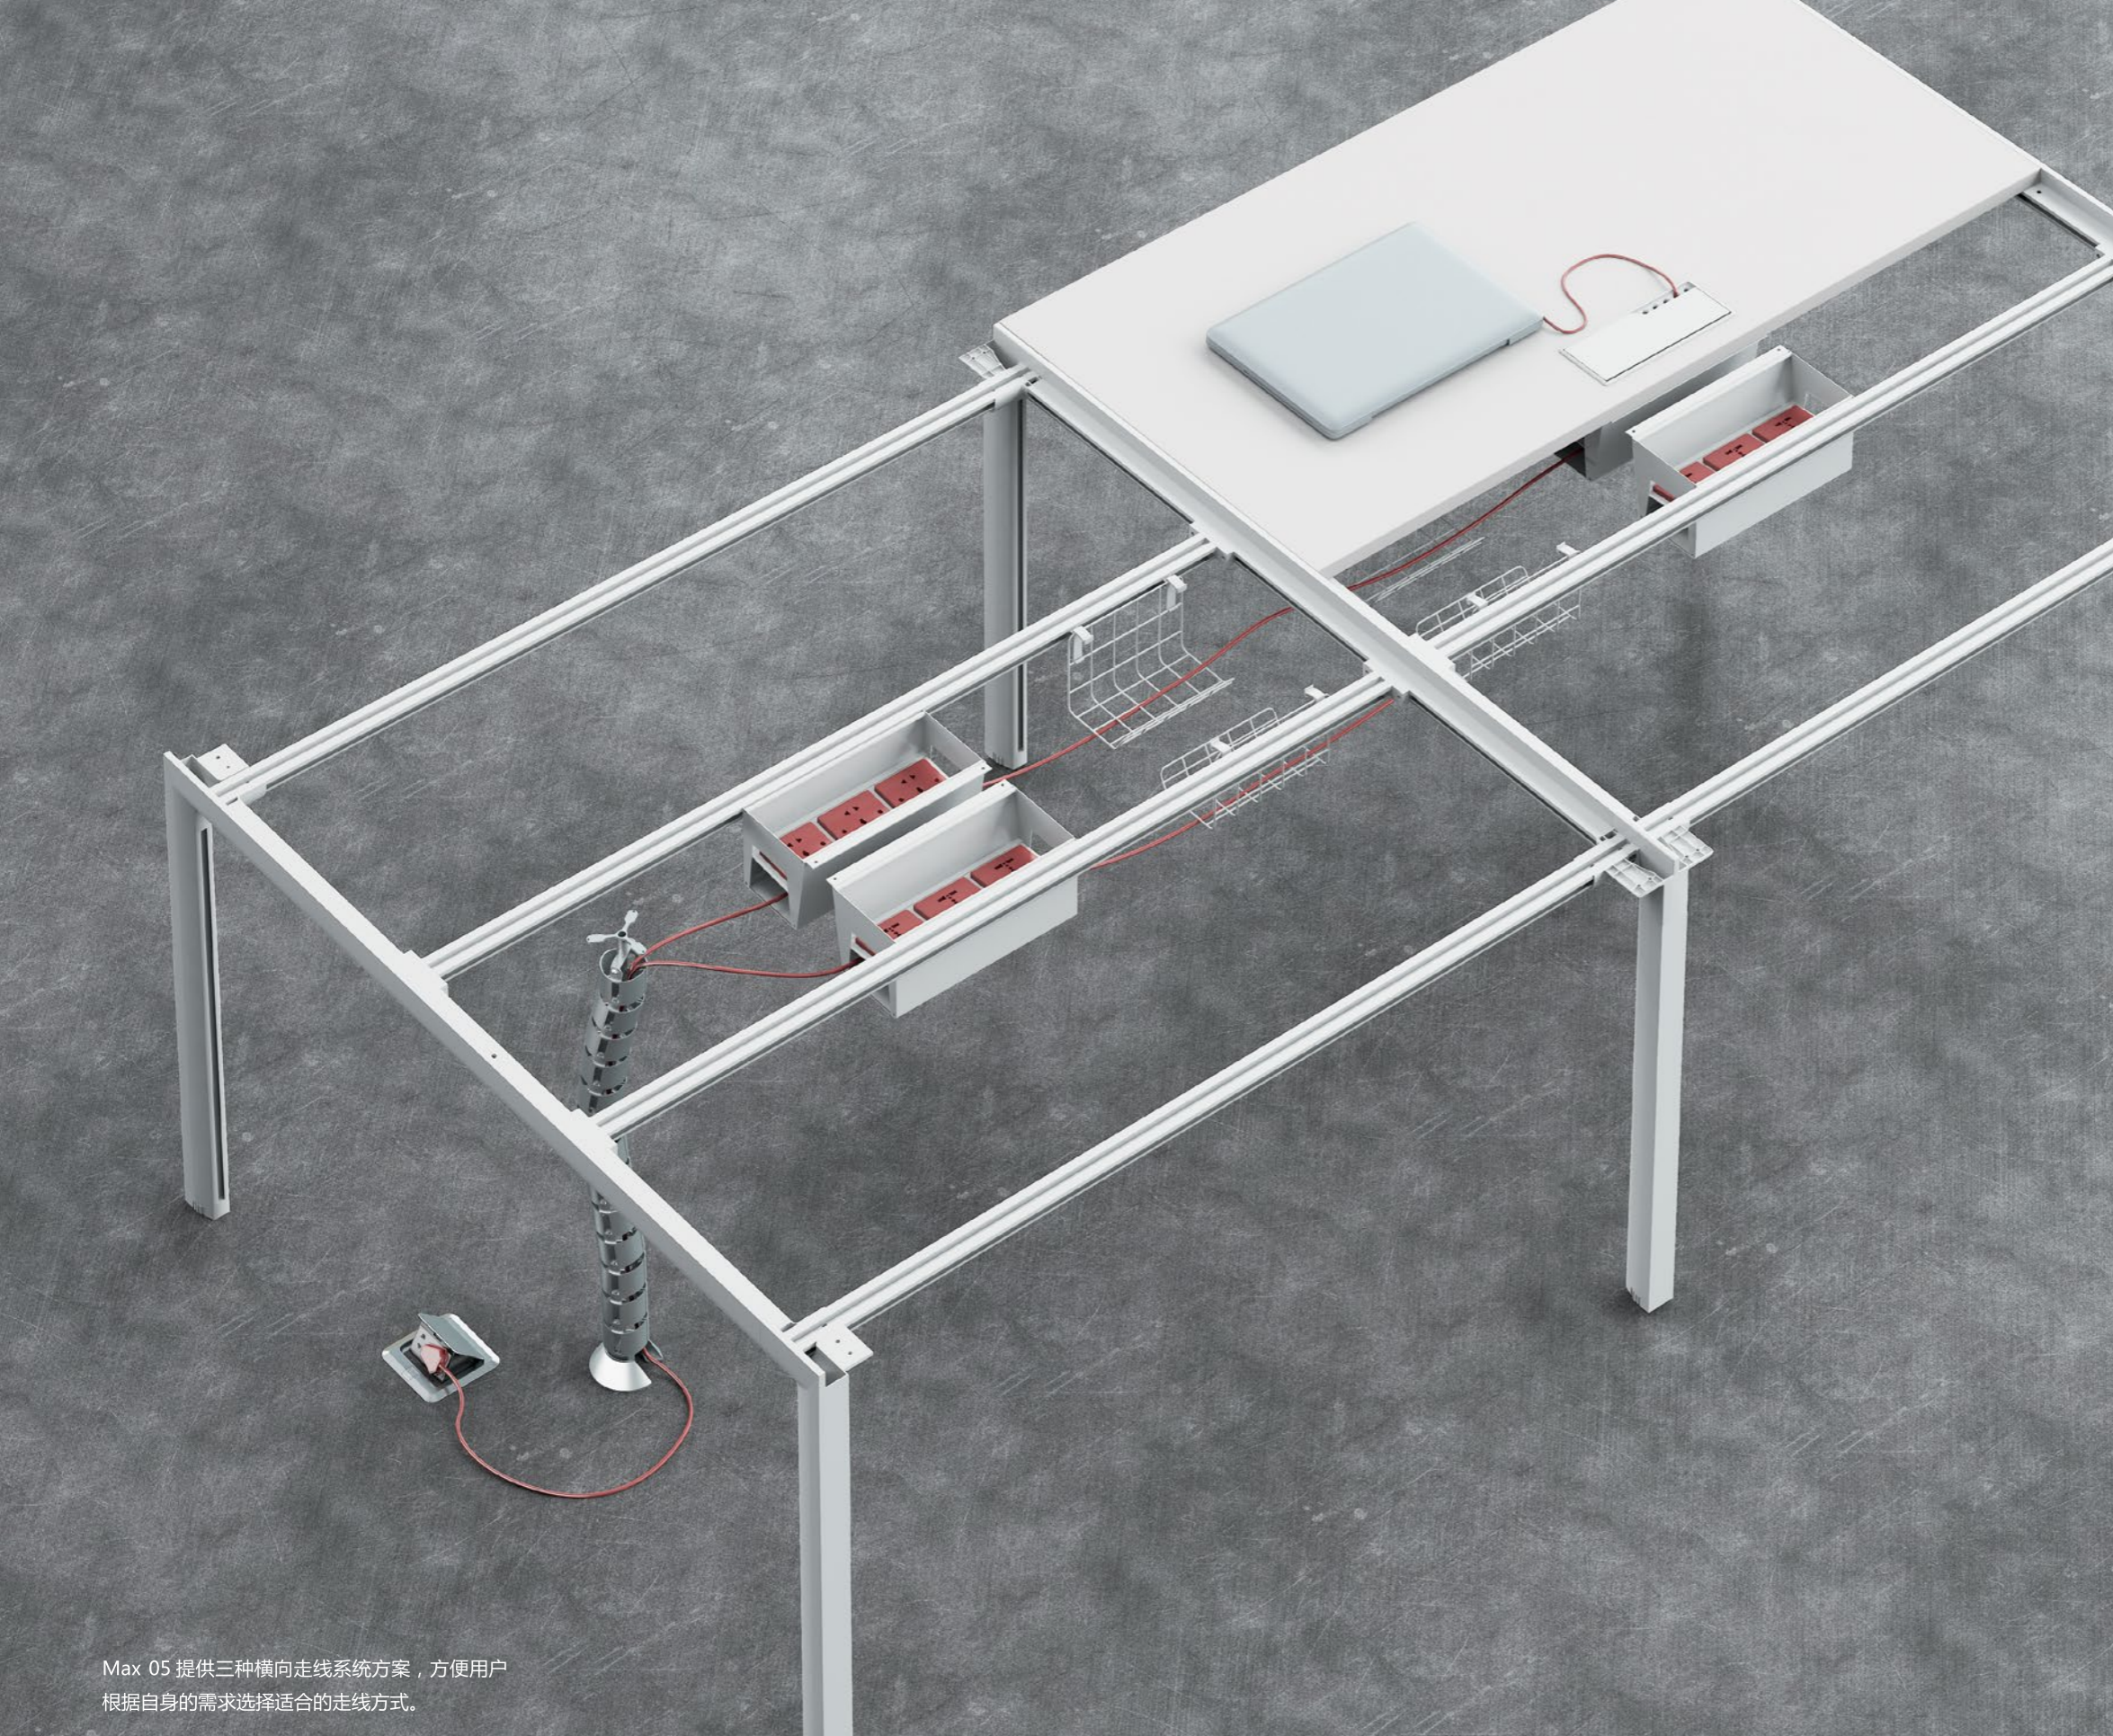

强大的过线功能满足 E 时代的需求，功能和外形的完美结合，既优雅又时尚，既勇敢又大方。

开放式工作站让此系列更具时尚味道，半透明的屏风选择让空间更富活跃气氛。

开放式办公空间，整体风格清新自然，颜色搭配素雅大方，空间应用高效时尚，营造完美的办公环境。

以时尚、高强度的铝合金材质作为结构框架，以木材、人造板等各种板料为基材，在满足环保要求的同时力求丰富多彩。

## Organized and Centralized

MAX05 allows users to use space and systems furniture resources effectively and efficiently. MAX 05 can be blended or can function in stand-alone applications. Ideals for areas that require space division, MAX 05 can be applied as a systems space division alternative throughout the work environment.

## Practicality made perfect

Comprised of few components that focus on specific functional needs, thereby introducing opportunities to reduce workstation costs by using components that are not over-featured, it's practical and easy to install

Max 05 拥有强大的走线系统，纵向走线有蛇形管、边脚、中脚和天花四种走线方式供选择。

Max 05 提供三种横向走线系统方案，方便用户根据自身的需求选择适合的走线方式。

主管桌 Desk

主管桌 Desk  
M5-D01-1923 1900\*2300\*750  
M5-D01-2123 2100\*2300\*750  
M5-D01-2323 2300\*2300\*750

主管桌 Desk  
M5-D02-1720 1700\*2000\*750  
M5-D02-1920 1900\*2000\*750  
M5-D02-2221 2200\*2100\*750