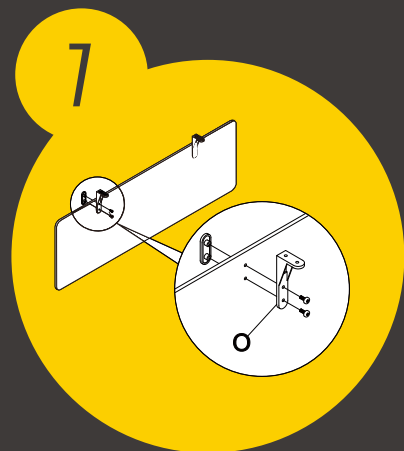

Assembly Guide