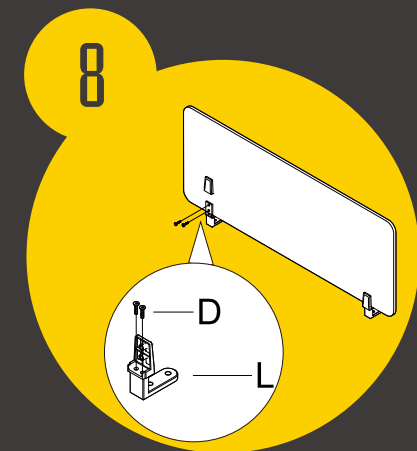

Assembly Guide