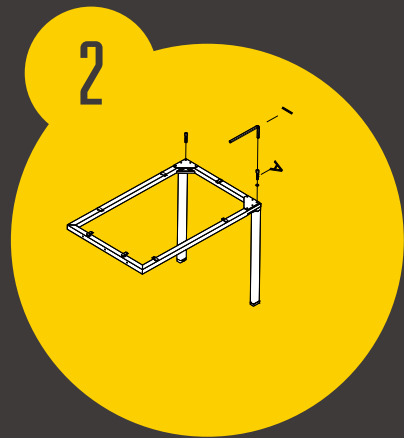

Assembly Guide