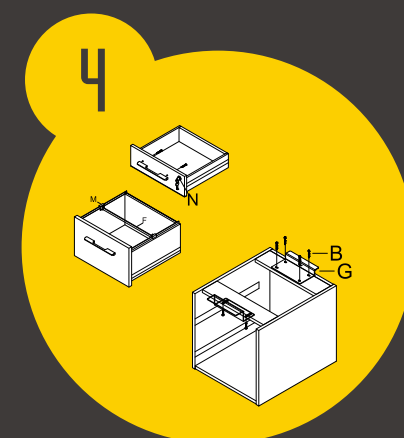

Assembly Guide