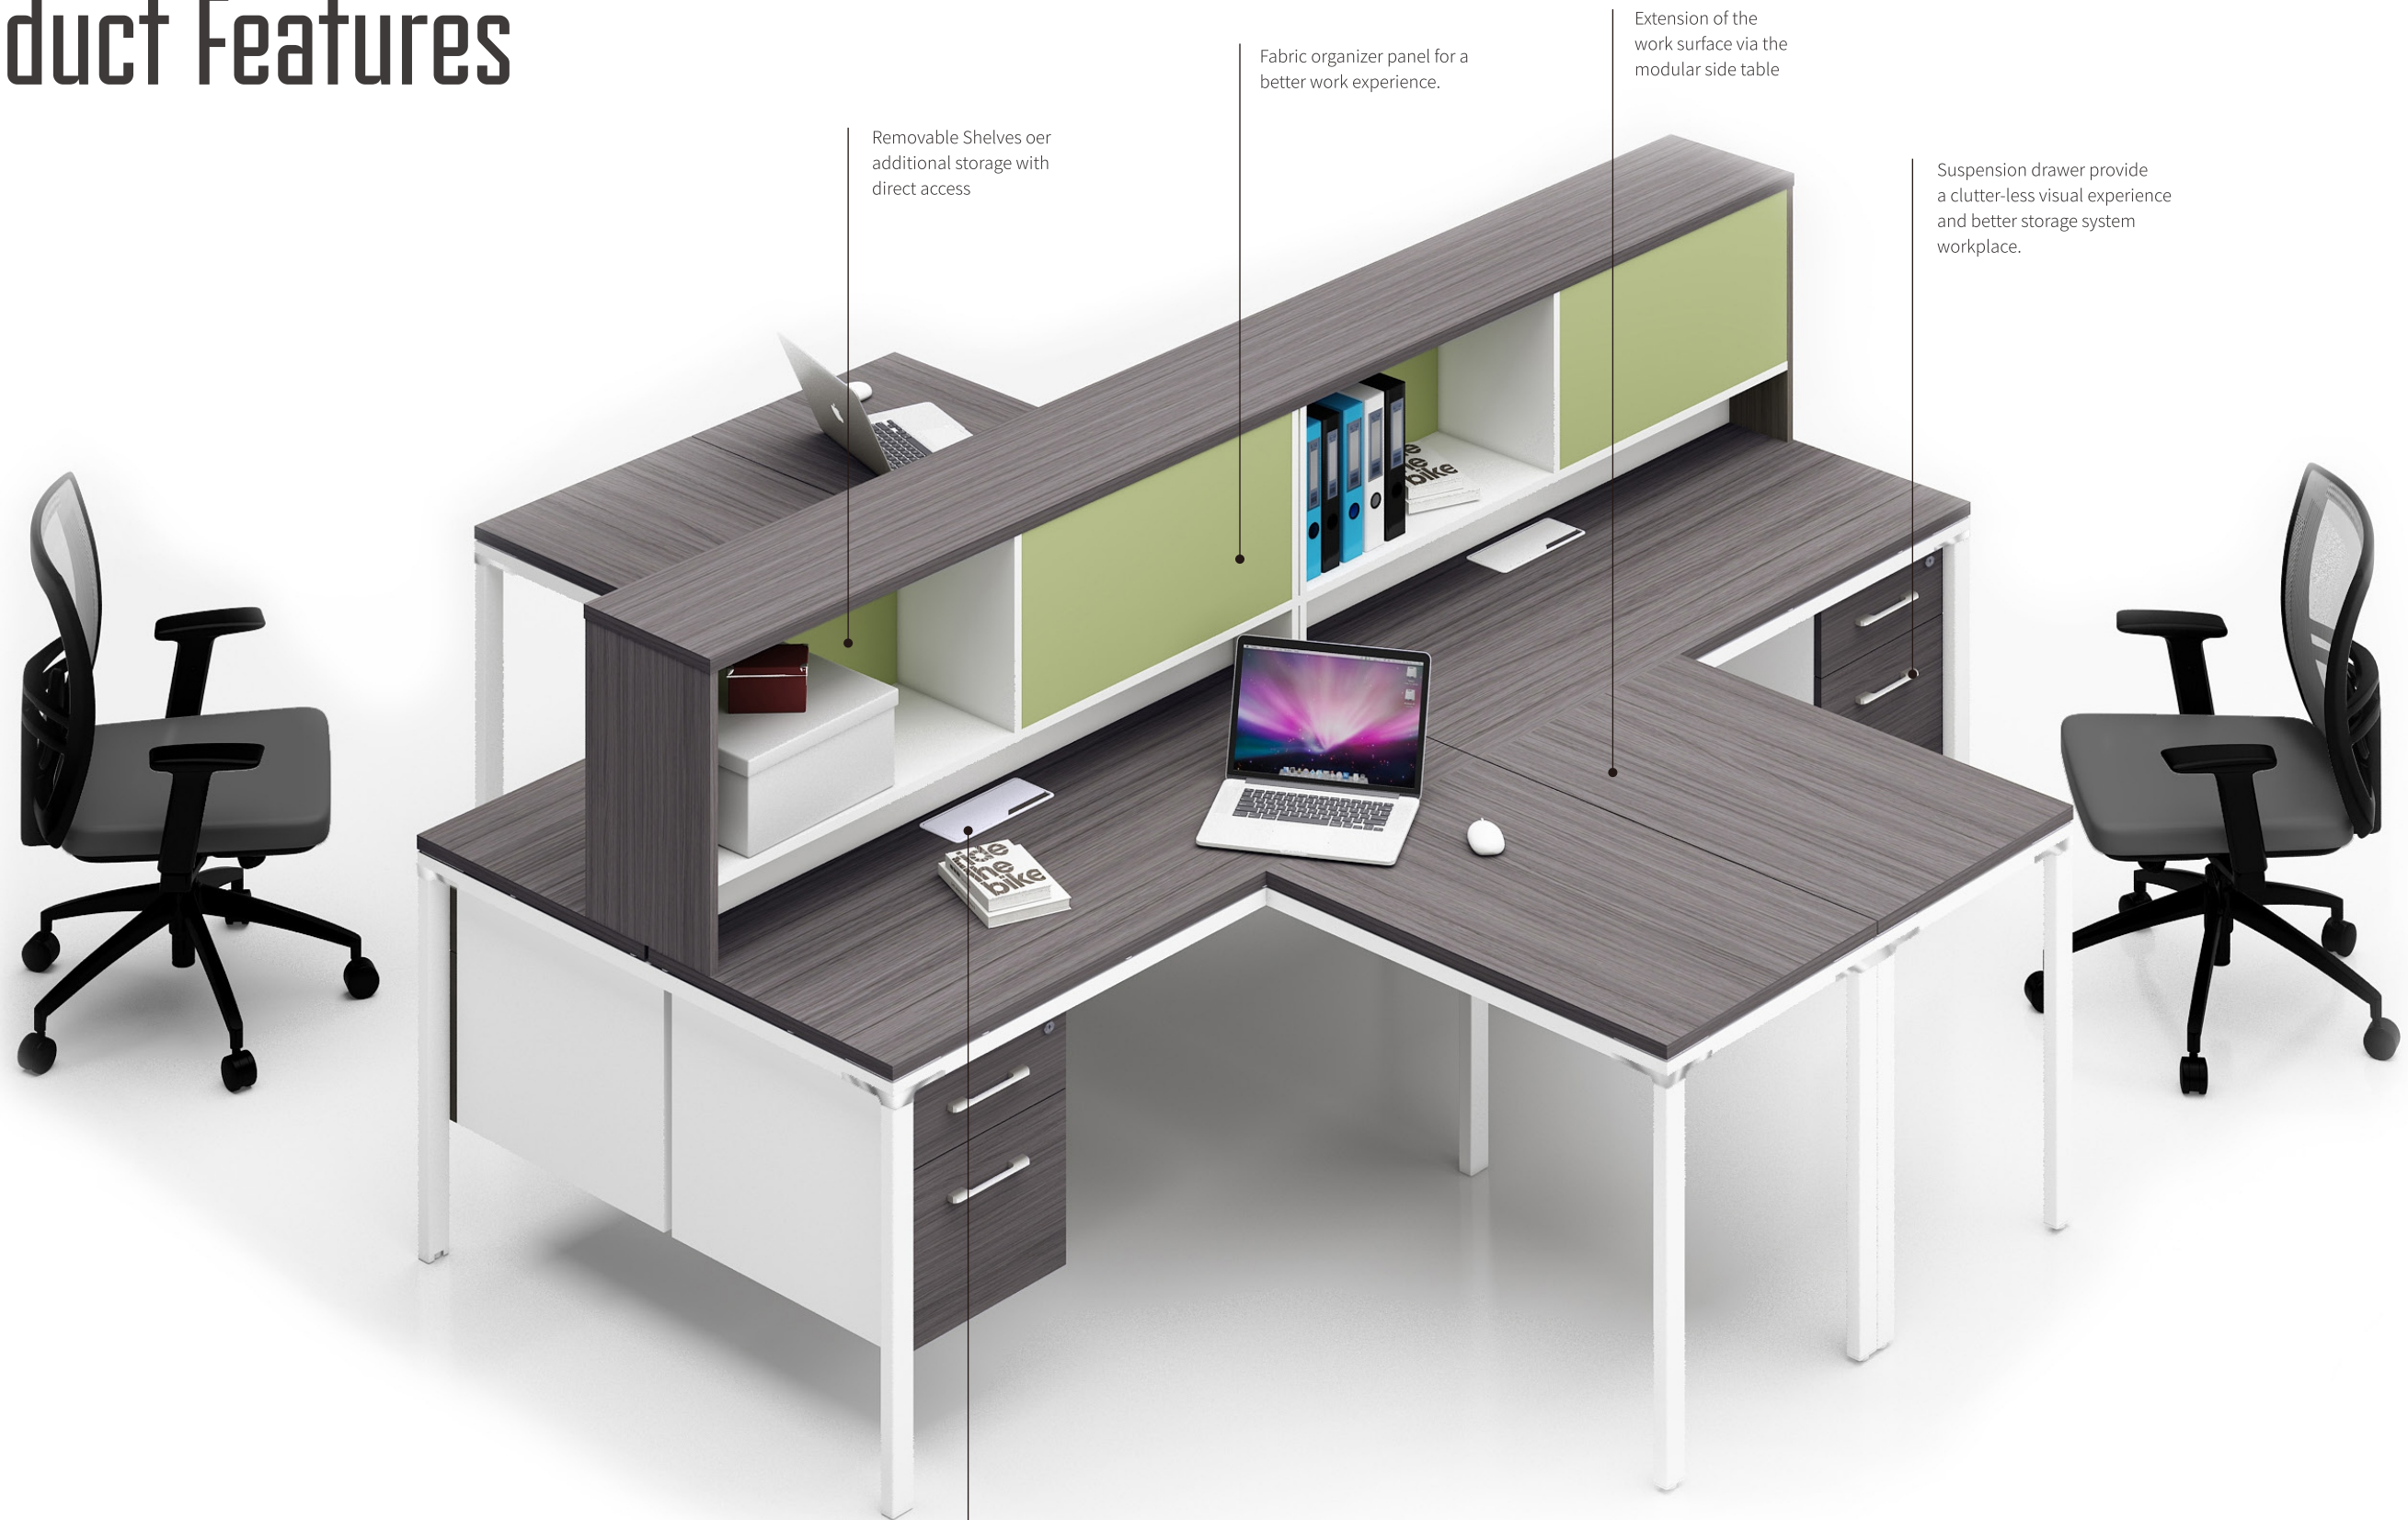

Sleek, Stylish yet Highly Functional

...adapt to ensure that each team member feels comfortable in multiple settings ranging from an open collaborative to private office.

EAZY

EAZY is designed for open plan, benching, and private office applications.

It allows a fast and simple conversion of “my” space to “our” space in order to accommodate the ever-changing needs of the modern workforce.

Flexible office furniture for EAZY integration.

Easily adaptable to today's office requirements. Multifunctional unit for different office zones and applications such as team work or project-focused work; for desk sharing or classic workstations

Product Features

Removable Shelves offer additional storage with direct access

Fabric organizer panel for a better work experience.

Extension of the work surface via the modular side table

Suspension drawer provide a clutter-less visual experience and better storage system workplace.

Provides neat storage of power cords and maximizes equipment performance.

EAZY

Flexible office furniture for EAZY integration.

Easily adaptable to today's office requirements. Multifunctional unit for different office zones and applications such as team work or project-focused work; for desk sharing or classic workstations