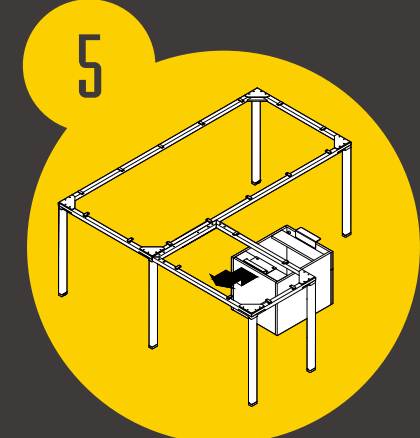

Assembly Guide