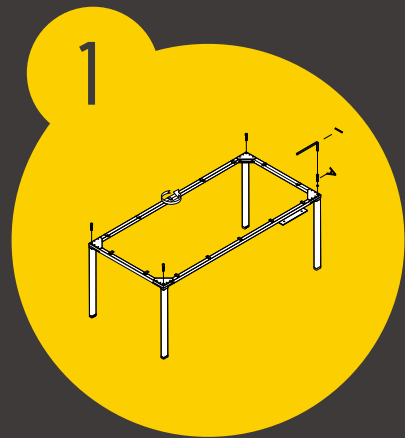

Assembly Guide