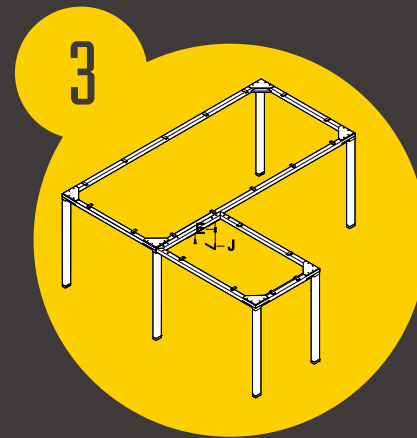

Assembly Guide